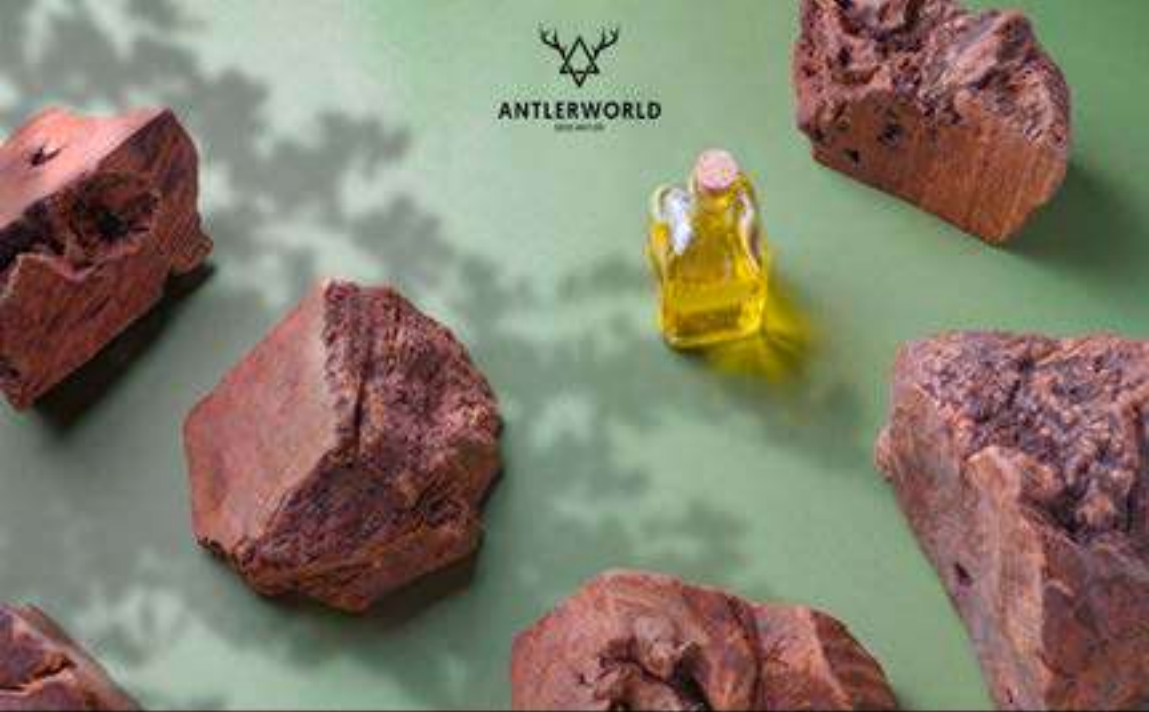

ENRICHED WITH OLIVE OIL

BRIAR ROOT

Raiz de Brezo - Racine de bruyère - Radice di erica
Heidewortel - Raiz de urze - Baumheidewurzel

XS	Range: 60 - 150	gr.	< 7	Kg
X	Range: 151 - 300	gr.	8-15	Kg
M	Range: 301 - 500	gr.	16-30	Kg
L	Range: 501 - 750	gr.	> 30	Kg

MADE IN SPAIN

NATURAL DOG TOYS